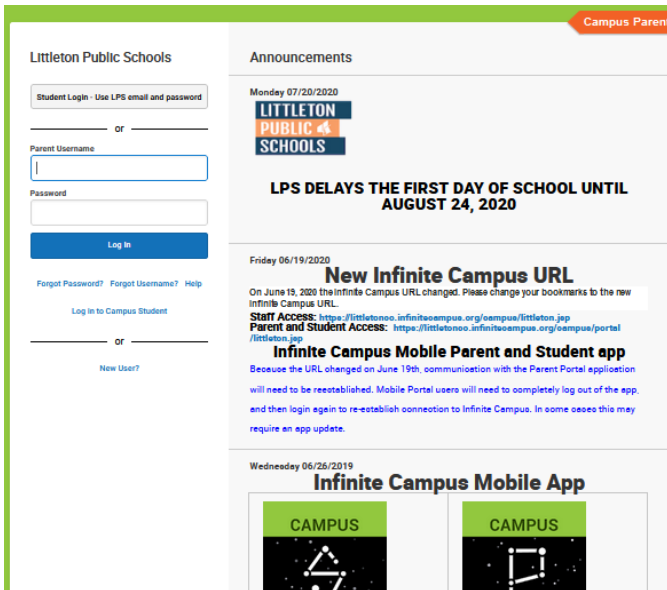

TOPS Registration

Parent Portal Access

1. Login to the Infinite Campus parent portal

a. <https://littletonco.infinitecampus.org/campus/portal/parents/littleton.jsp>

2. Click on the Surveys Tab

3. Click on the TOPS – Online Student Registration

4. Complete the Survey

TOPS - Online Student Registration Inactive -- Preview - Mozilla Firefox

https://littletonco.infinitecampus.org/campus/survey/surveyPresentation, 90%

TOPS - Online Student Registration Inactive