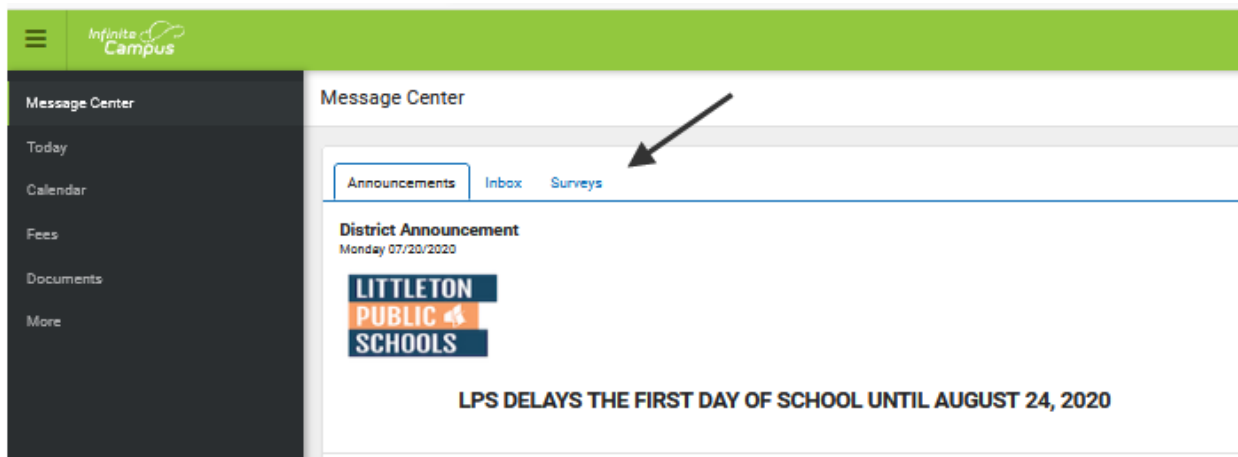

TOPS Registration

Parent Portal Access

1. Login to the Infinite Campus parent portal

a. <https://littletonco.infinitecampus.org/campus/portal/parents/littleton.jsp>

2. Click on the Surveys Tab

3. Click on the TOPS – Online Student Registration

4. Complete the Survey

TOPS - Online Student Registration Inactive -- Preview - Mozilla Firefox

https://littletonco.infinitecampus.org/campus/survey/surveyPresentation, 90%

TOPS - Online Student Registration Inactive