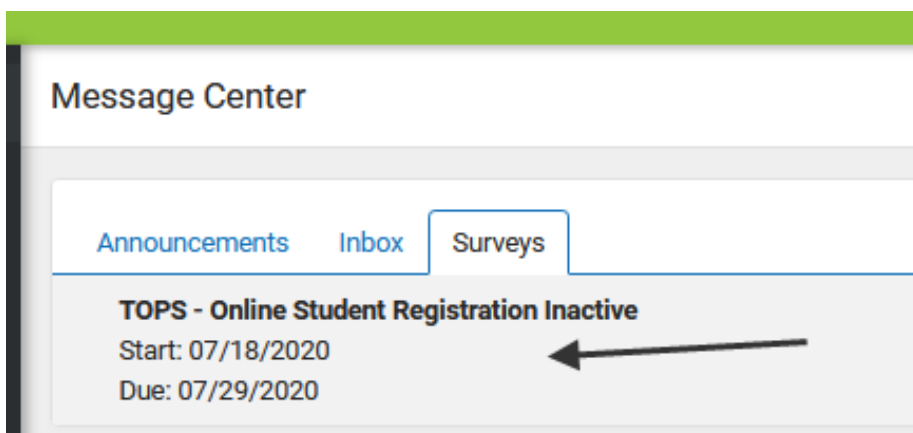

TOPS Registration

Parent Portal Access

1. Login to the Infinite Campus parent portal

a. <https://littletonco.infinitecampus.org/campus/portal/parents/littleton.jsp>

2. Click on the Surveys Tab

3. Click on the TOPS – Online Student Registration