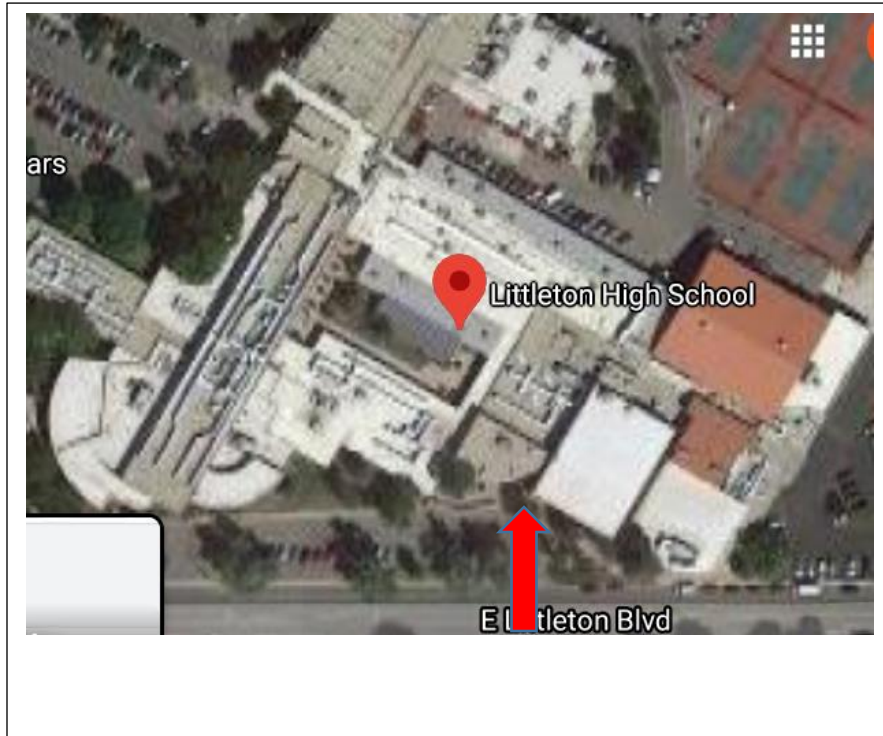

TOPS Meal Pick-Up Locations

Littleton High School: In front of cafeteria entrance on Littleton Blvd

Pick-up Time: 1:45 PM-2:15 PM

Arapahoe High School: Near Bus Lanes off Dry Creek Rd

Pick-Up Time: 1:45 PM-2:15 PM

Heritage High School: Southeastern cafeteria entrance, near car-pool pick-up. From Gallup Street take a left before the tennis courts.

Pick-Up Time: 2:05 PM-2:25 PM

Goddard Middle School: From Berry Avenue, go past the first two parking lots on the left. Then take a left where school is. Pick-up location is near the back dock area past the front entrance of the school.