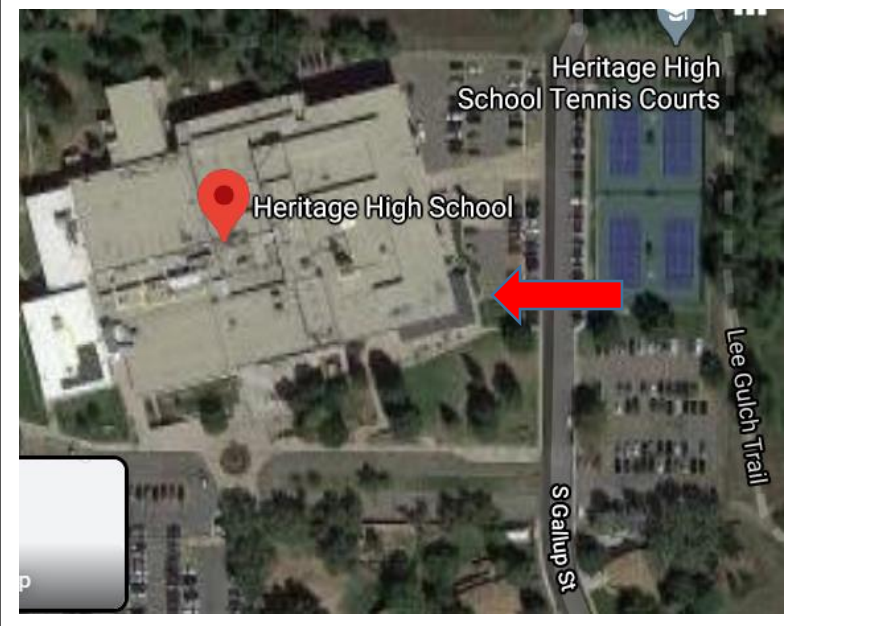

TOPS Meal Pick-Up Locations

Littleton High School: In front of cafeteria entrance on Littleton Blvd

Pick-up Time: 1:45 PM-2:15 PM

Arapahoe High School: Near Bus Lanes off Dry Creek Rd

Pick-Up Time: 1:45 PM-2:15 PM

Heritage High School: Southeastern cafeteria entrance, near car-pool pick-up. From Gallup Street take a left before the tennis courts.

Pick-Up Time: 2:05 PM-2:25 PM

Goddard Middle School: From Berry Avenue, go past the first two parking lots on the left. Then take a left where school is. Pick-up location is near the back dock area past the front entrance of the school.