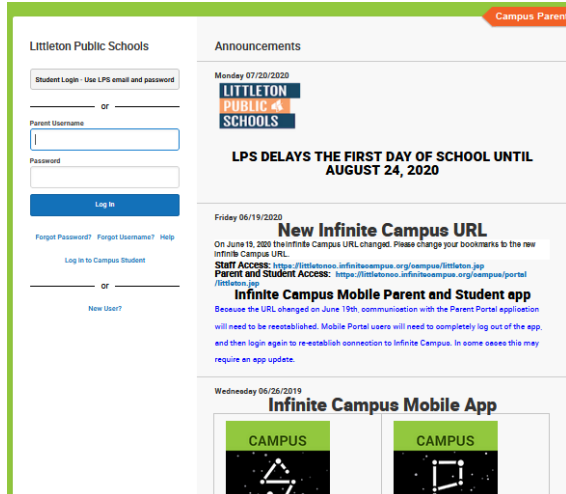

Annual Family Check In

Infinite Campus Parent Portal

1. Login to the Infinite Campus parent portal

a. <https://littletonco.infinitecampus.org/campus/portal/parents/littleton.jsp>

2. Click on the three horizontal lines in the upper left hand corner.