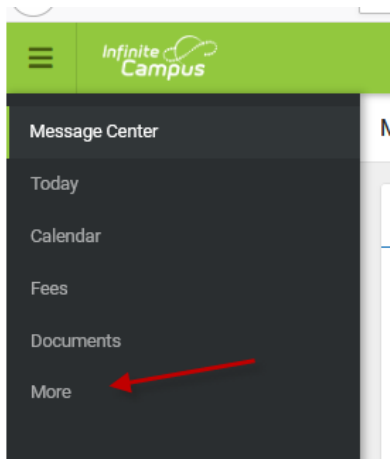

Annual Family Check In

Infinite Campus Parent Portal

1. Login to the Infinite Campus parent portal

a. <https://littletonco.infinitecampus.org/campus/portal/parents/littleton.jsp>

2. Click on the three horizontal lines in the upper left hand corner.

3. Click on "More"

4. Click on Annual Family Check In link