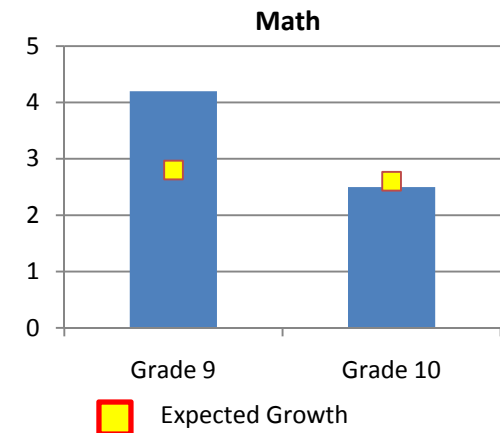

HERITAGE High School

College Entrance Exams

2008 ACT (American College Test) Results for State Test (Required for all eleventh grade students)				
English	Math	Reading	Science	Composite
20.1	20.1	21.4	20.5	20.6

2008 ACT (American College Test) Results for National Test (Self-selected group of high school students)				
English	Math	Reading	Science	Composite
22.4	22.4	23.3	22.2	22.7

2008 SAT (Scholastic) Results for State Test (Self-selected group of high school students)			
Critical Reading	Math	Writing	Total
578	581	565	1724

Measures of Academic Progress (MAP)

Reading	Fall 2007		Spring 2008	
	Median RIT	PR	Median RIT	PR
9th Grade	231	75	233	73
10th Grade	233	72	235	73
Math	Fall 2007		Spring 2008	
	Median RIT	PR	Median RIT	PR
9th Grade	241	67	245	63
10th Grade	246	69	248	64

Median RIT = Score with equal number of scores above and below; RIT is an equal-interval scale used to chart growth from year to year.
PR = Percentile rank shows percent of students in national sample with scores lower than typical Heritage students.