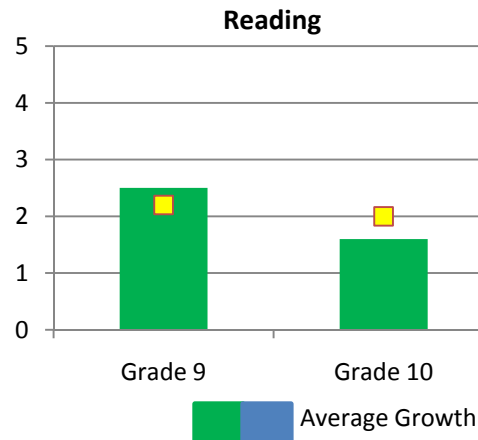

HERITAGE High School

College Entrance Exams

2008 ACT (American College Test) Results for State Test (Required for all eleventh grade students)				
English	Math	Reading	Science	Composite
20.1	20.1	21.4	20.5	20.6

2008 ACT (American College Test) Results for National Test (Self-selected group of high school students)				
English	Math	Reading	Science	Composite
22.4	22.4	23.3	22.2	22.7

2008 SAT (Scholastic) Results for State Test (Self-selected group of high school students)			
Critical Reading	Math	Writing	Total
578	581	565	1724

Median RIT = Score with equal number of scores above and below; RIT is an equal-interval scale used to chart growth from year to year.
 PR = Percentile rank shows percent of students in national sample with scores lower than typical Heritage students.